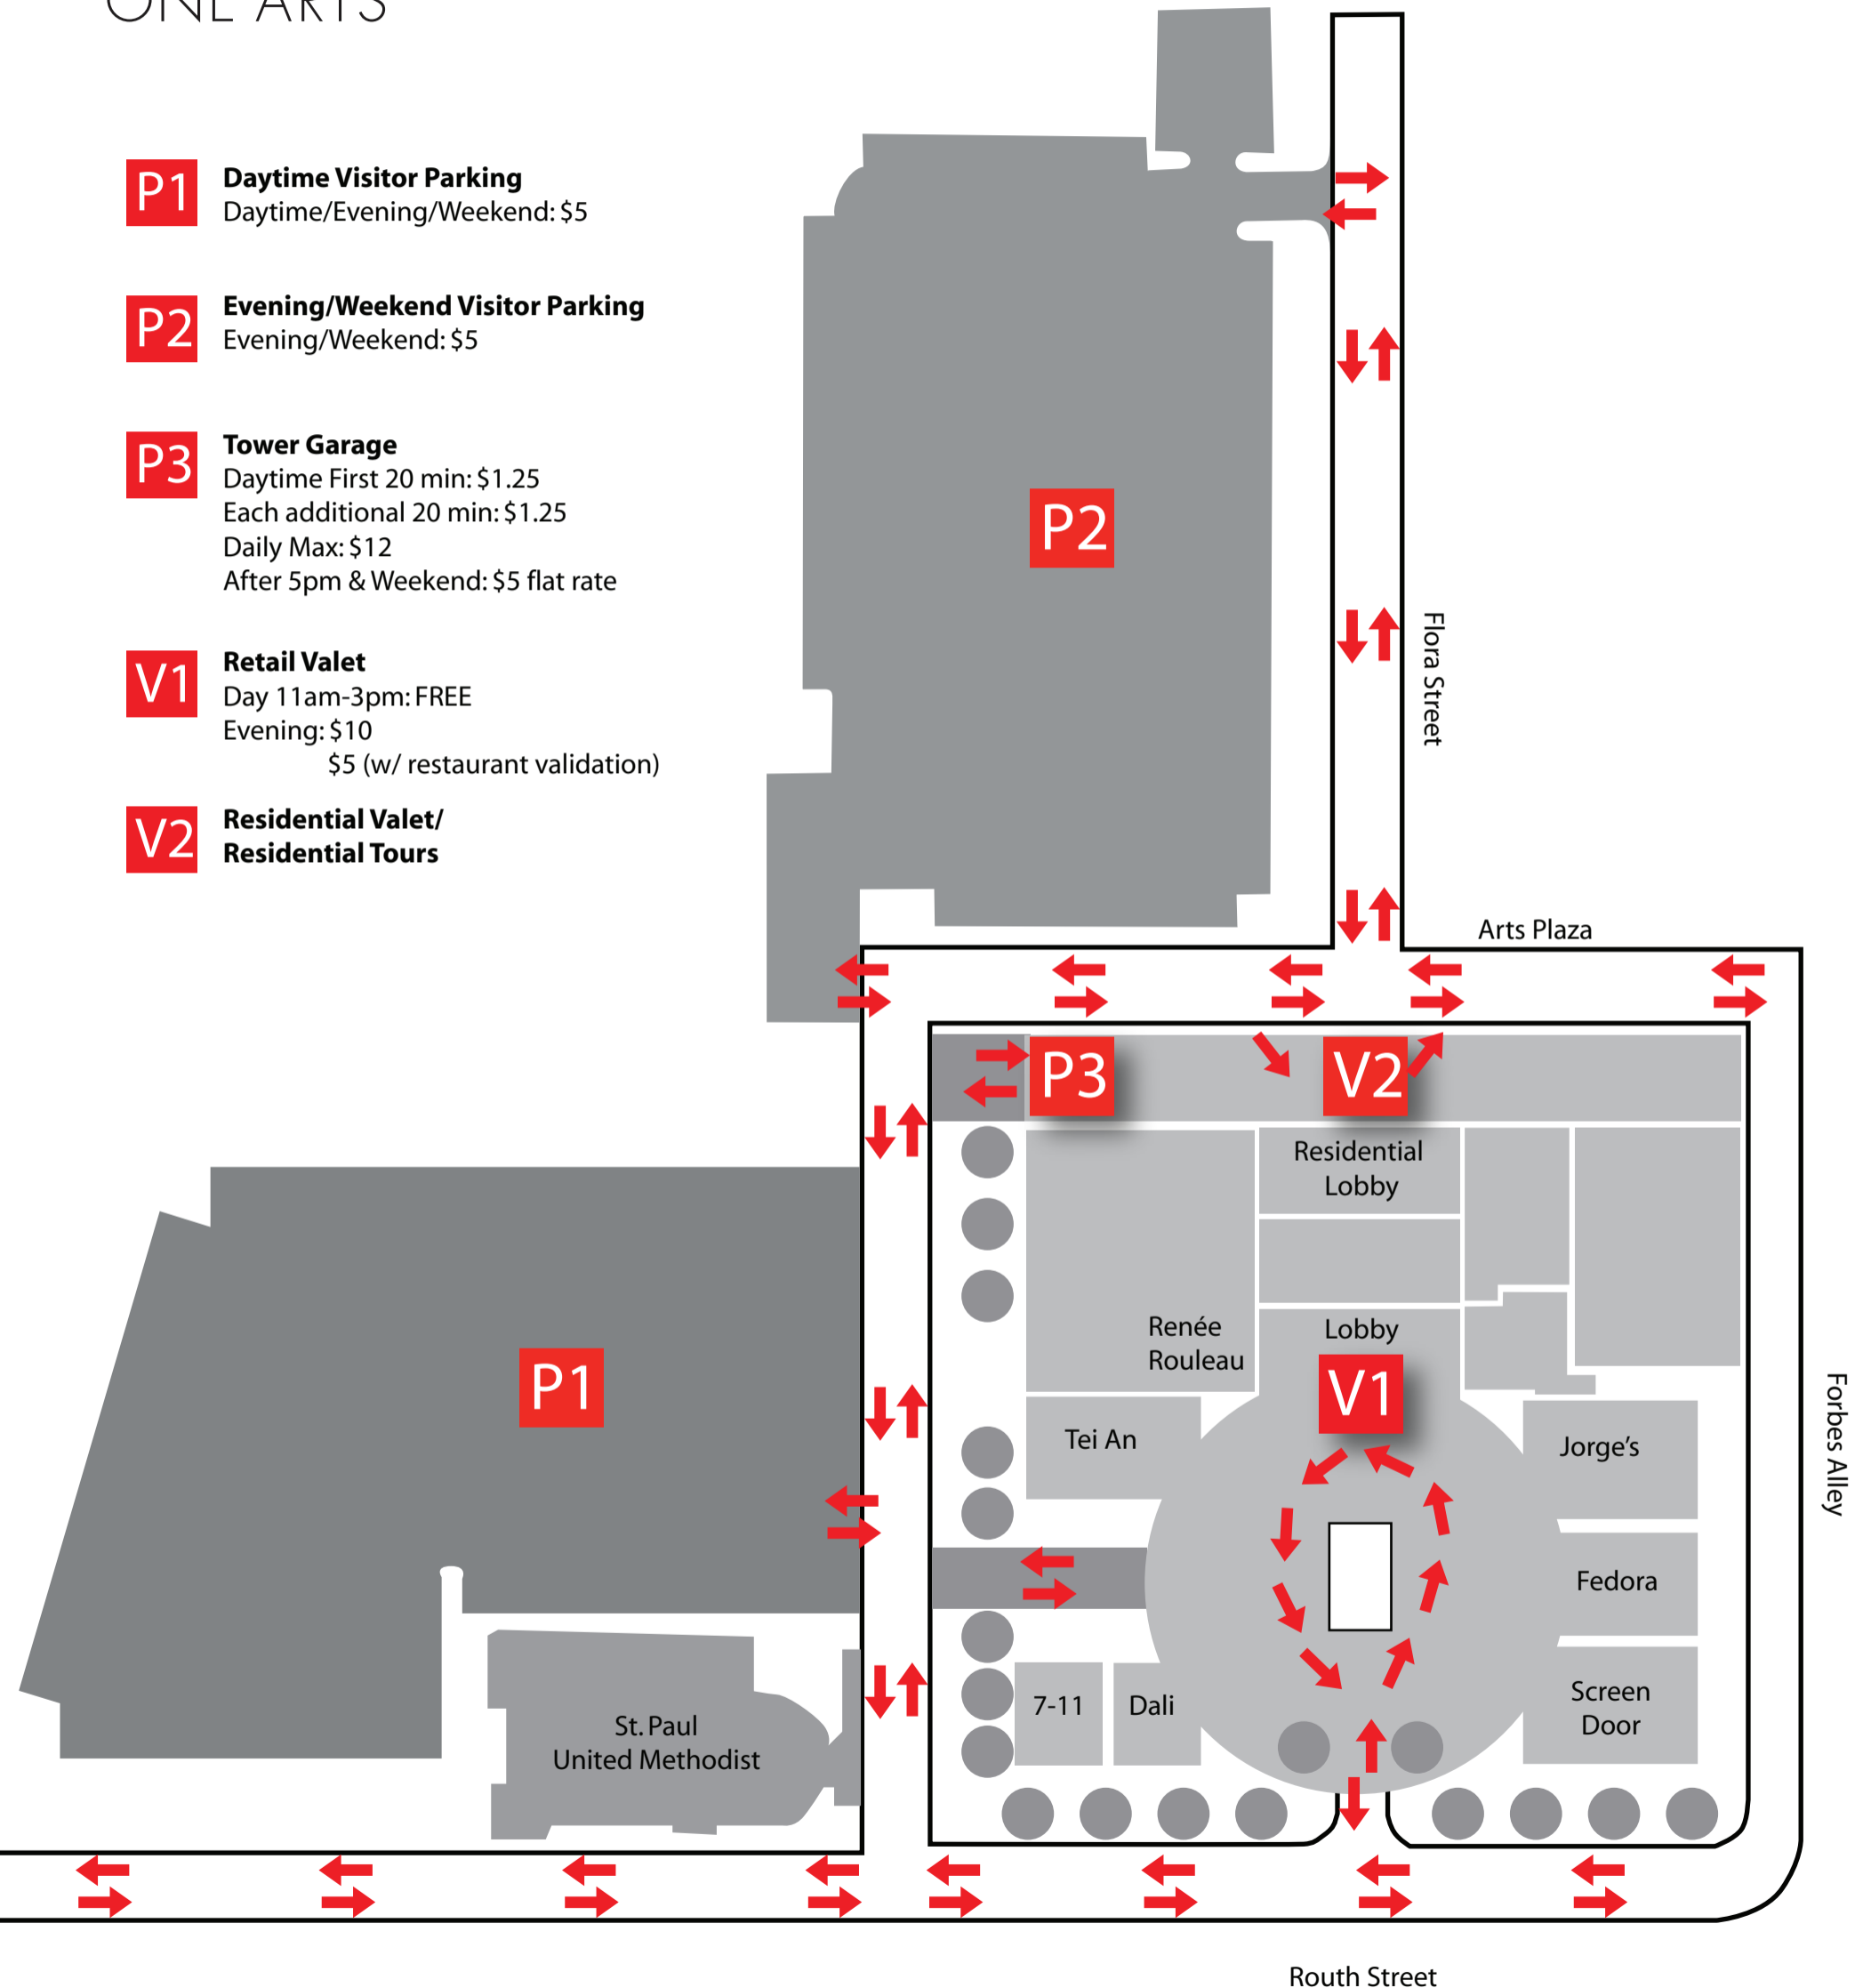

# Parking Areas

## ONE ARTS

**P1 Daytime Visitor Parking**  
Daytime/Evening/Weekend: \$5

**P2 Evening/Weekend Visitor Parking**  
Evening/Weekend: \$5

**P3 Tower Garage**  
Daytime First 20 min: \$1.25  
Each additional 20 min: \$1.25  
Daily Max: \$12  
After 5pm & Weekend: \$5 flat rate

**V1 Retail Valet**  
Day 11am-3pm: FREE  
Evening: \$10  
\$5 (w/ restaurant validation)

**V2 Residential Valet/  
Residential Tours**

\* RATES ARE SUBJECT TO CHANGE.