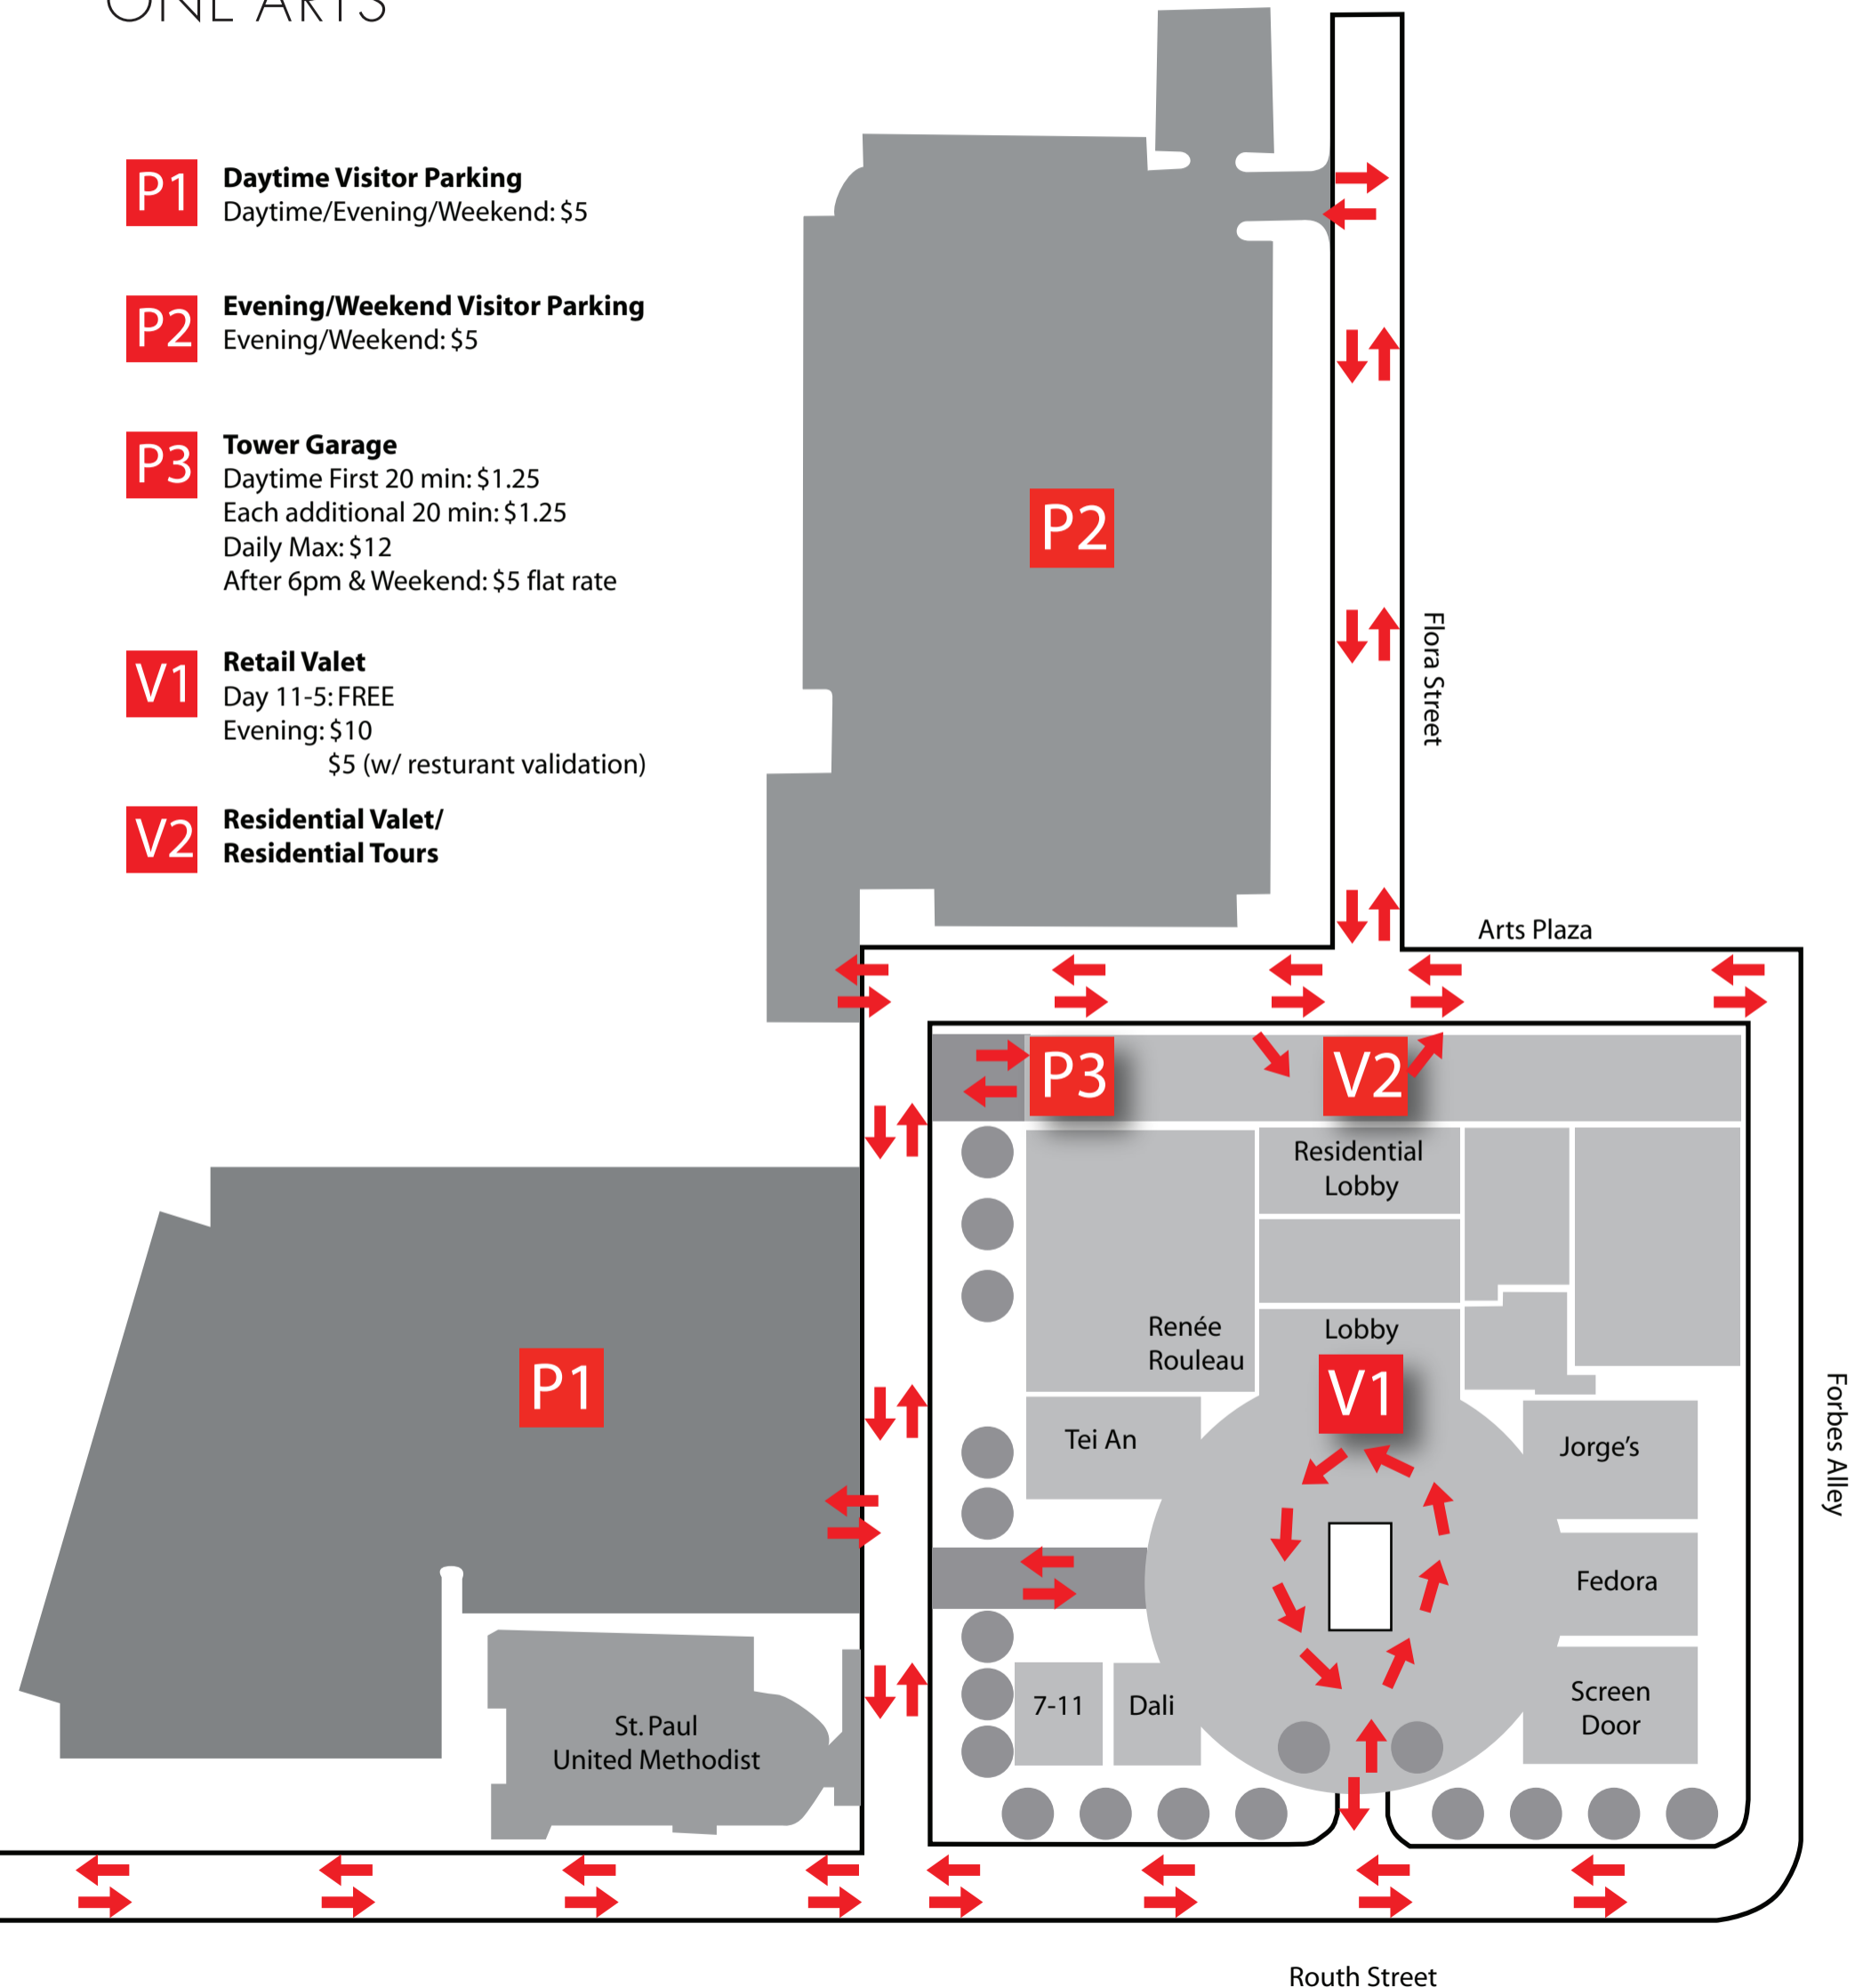

## ONE ARTS

**P1**

**Daytime Visitor Parking**

Daytime/Evening/Weekend: \$5

**P2**

**Evening/Weekend Visitor Parking**

Evening/Weekend: \$5

**P3**

**Tower Garage**

Daytime First 20 min: \$1.25

Each additional 20 min: \$1.25

Daily Max: \$12

After 6pm & Weekend: \$5 flat rate

**V1**

**Retail Valet**

Day 11-5: FREE

Evening: \$10

\$5 (w/ restaurant validation)

**V2**

**Residential Valet/  
Residential Tours**

\* RATES ARE SUBJECT TO CHANGE.